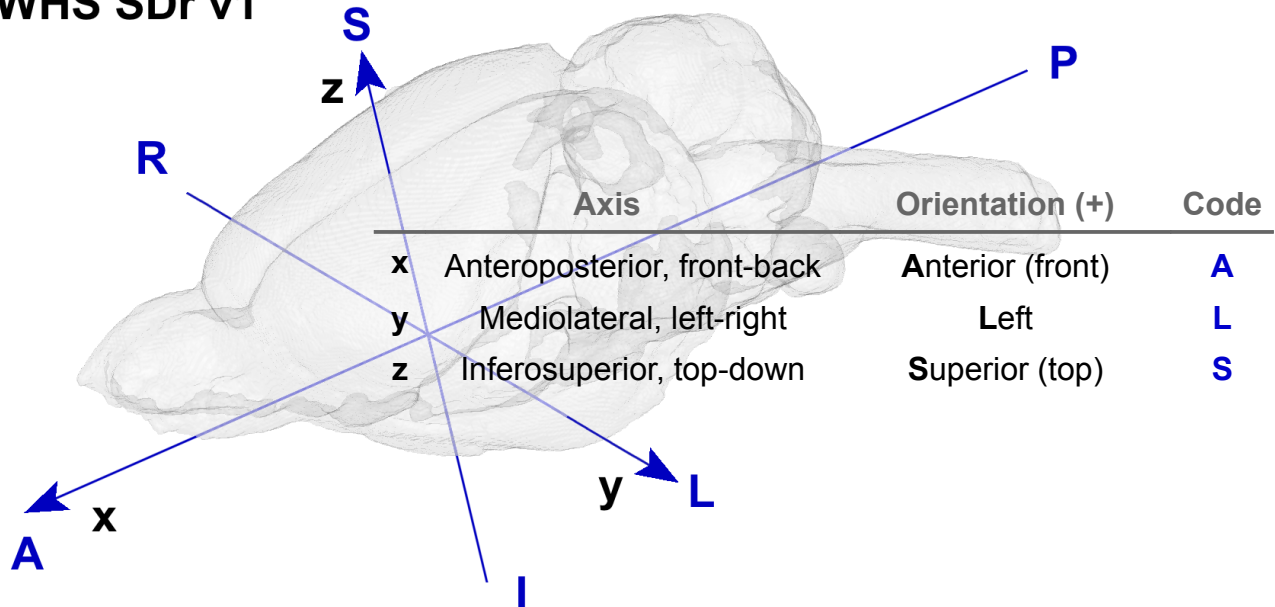

Waxholm Space atlas of the Sprague Dawley rat brain

Coordinate system orientation v1 vs v1.01

Neural Systems Laboratory, E. A. Papp and J. G. Bjaalie

16 July 2014

WHS SDr v1

WHS SDr v1.01